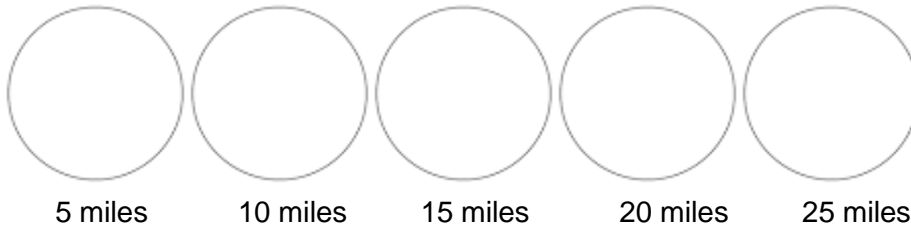

Ride to Unite 2024

We All Ride the Same Road.

Saturday, August 31, 2024, at 9:15 at Francis Park, South St. Louis.

You are a Champion for Ride to Unite!

Track your training miles here.

Ask family & friends to join you or support your training goal ($25 minimum)

For example, suggest that they pledge 50 cents or $1 for each mile you ride as you prepare for Ride to Unite. Print this page and bring it to the registration desk at Ride to Unite or email to cyclestlpartnership@gmail.com.

Your name:

Color in each circle as you complete five miles.

Names of those who are supporting you:

Name

Email or text (we would like to thank them too!)

- 1.
- 2.
- 3.
- 4.
- 5.

Complete your donation to Cycle St. Louis, [here](https://cyclestl.org/donate/) (<https://cyclestl.org/donate/>).

Don't forget to share your progress with your supporters on social media or via email! Let us know as well at the email address above. We love pictures!